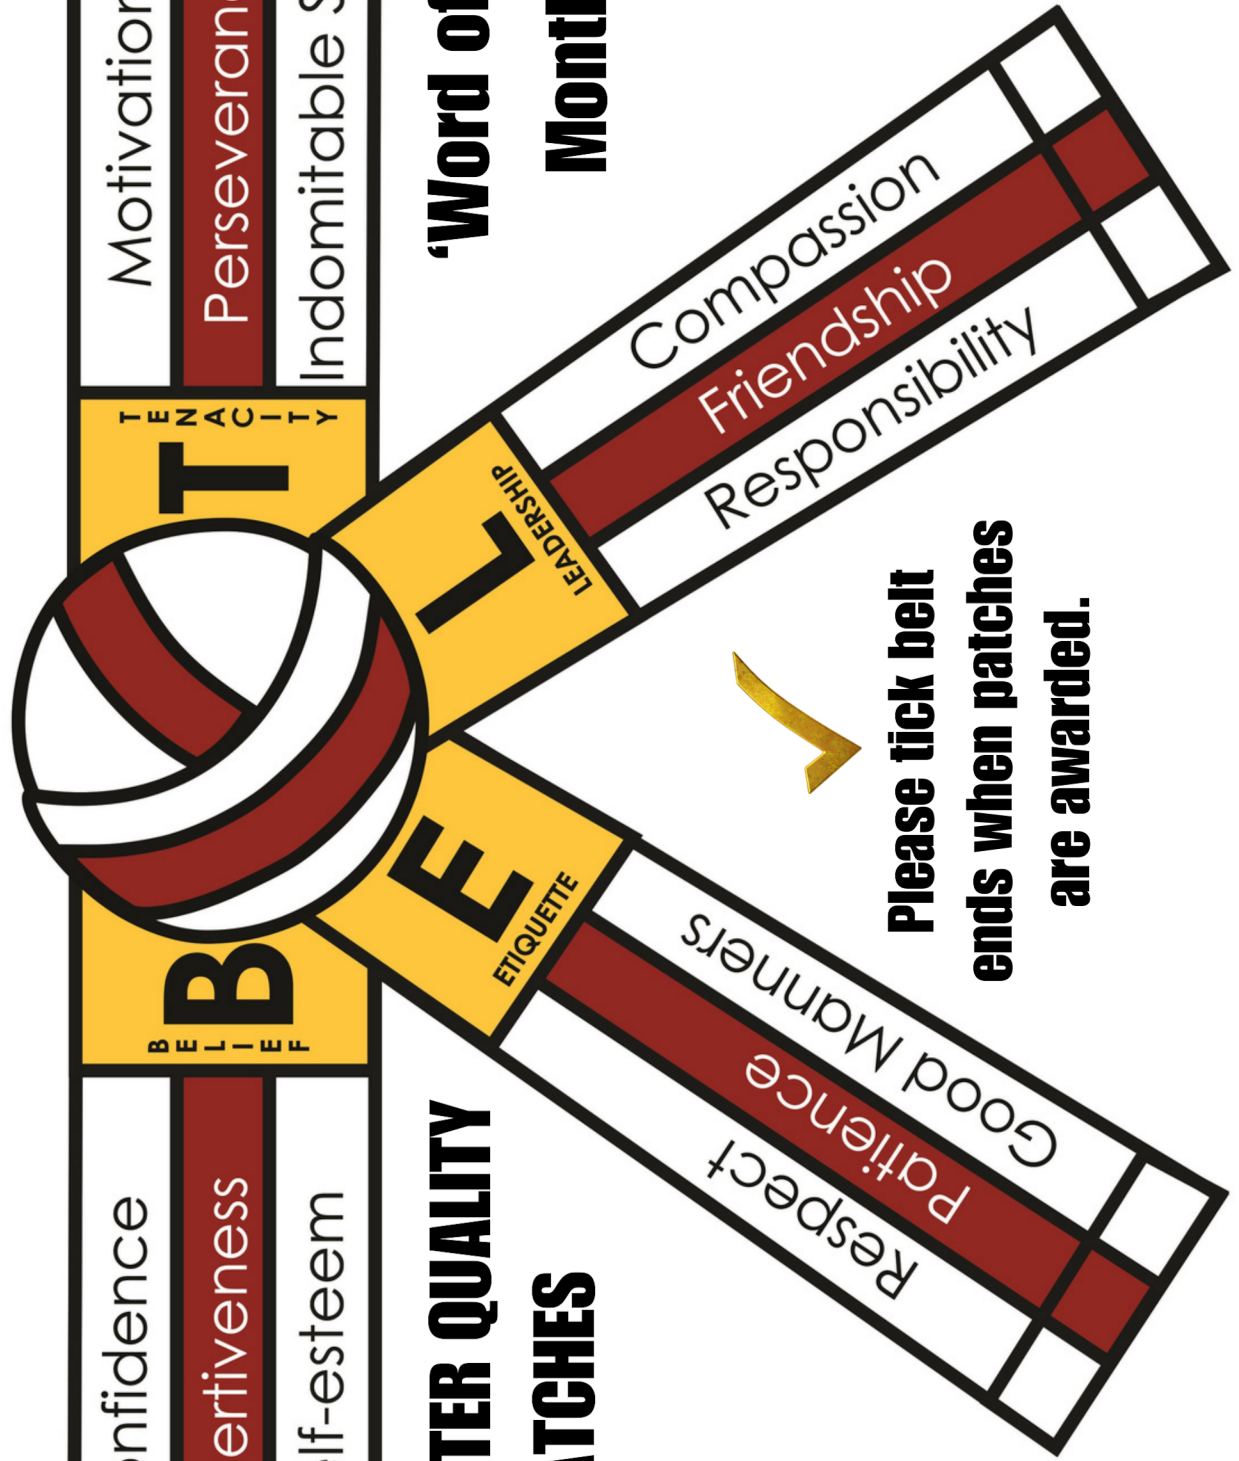

**Barker Martial Arts**

**BMAzed**

**Stars Scheme**

SKILLS PATCH	✓	SKILLS PATCH	✓	SKILLS PATCH	✓
					
					
					
					
					
					
					
					
					
					
					
					

	Confidence			Motivation	
	Assertiveness		<b>T</b>	Perseverance	
	Self-esteem		<b>E</b>	Indomitable Spirit	

**CHARACTER QUALITY  
PATCHES**

**'Word of the  
Month'**

**Please tick belt  
ends when patches  
are awarded.**

# Stars Scheme

Every time you receive a **SKILLS PATCH** or a **CHARACTER QUALITY PATCH** tick it off on the chart below.

When you have been awarded **5 patches** you can ask at reception for your **White Star**.

**10 Patches = Yellow Star etc.**

Duplicate patches and stars themselves cannot be counted.

1	2	3	4	5					
6	7	8	9	10					
11	12	13	14	15					
16	17	18	19	20					
21	22	23	24	25	26	27	28	29	
31	32	33	34	35	36	37	38	39	
41	42	43	44	45	46	47	48	49	