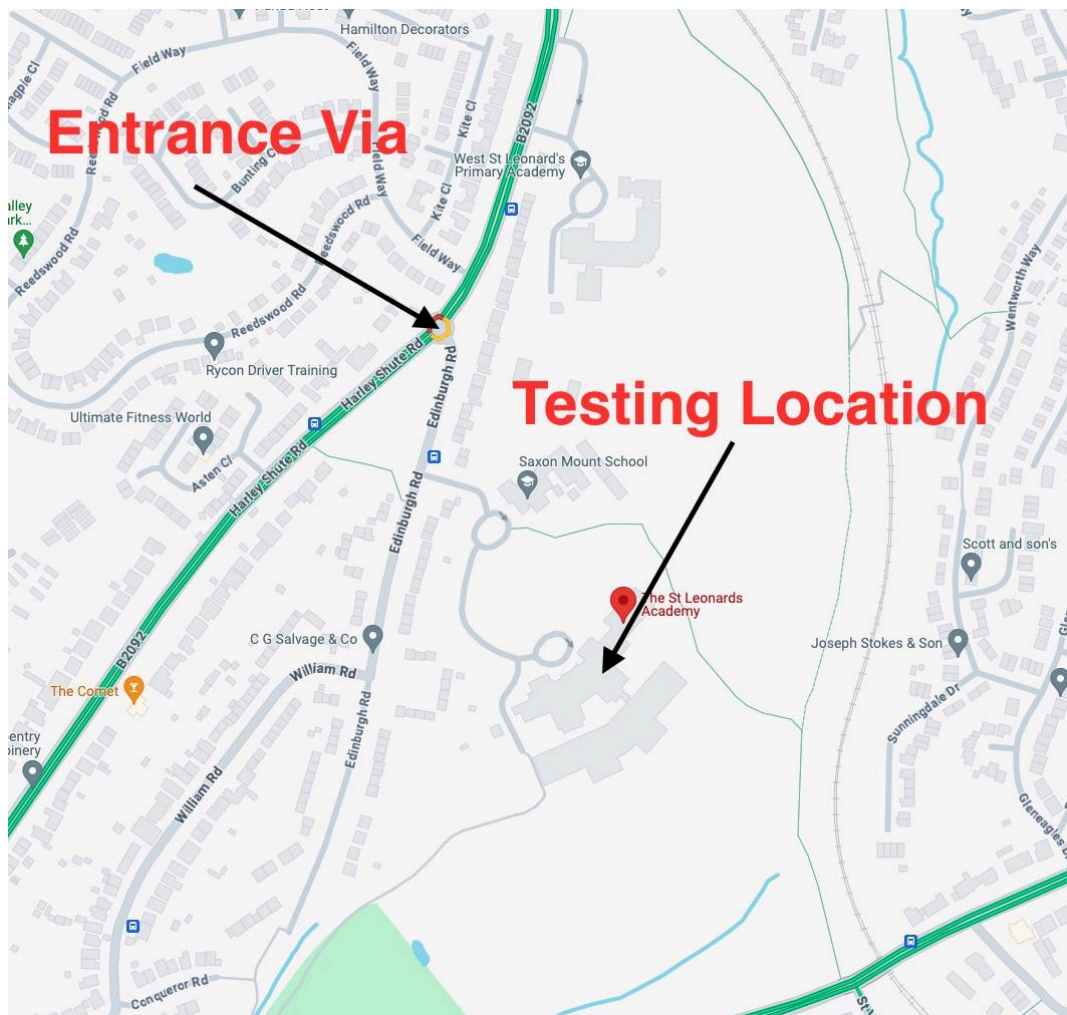

March 2024 - National Testing Updates

Critical Information for Sunday 24th

- Arrival time no later than 09:25am due to potential road closures
- These are in effect between 10am - 1pm due to a half marathon event
- Access available from 08:30am
- National Testing starts at 10am for 4 hours
- A promotion event will occur straight after testing and students are expected to be completely finished by 3pm

Location

ST Leonards Academy, Edinburgh Rd, Hastings, Saint Leonards-on-sea TN38 8HH

Please note that it is the roads in GREEN that will be facing closure between 10am - 1pm. This affected road has the only access to the testing location.

Continues next page.....

Parking

Once you access the location you will need to head right down the hill through the obvious car park to our own reserved parking area indicated with a GOLD STAR below.

You will need to tell the marshals on duty that you are here for the HGMS National Testing Event as people will also be using this to park for the marathon event.

From 10am-1pm there will be no exit or entrance available from the site via car but you will be able to leave as pedestrians

Continues.....

On site

- Toilets
- Changing Rooms

Closest Major Supermarket

Tesco, Church Wood Dr, St Leonards, Hastings, TN38 9RB